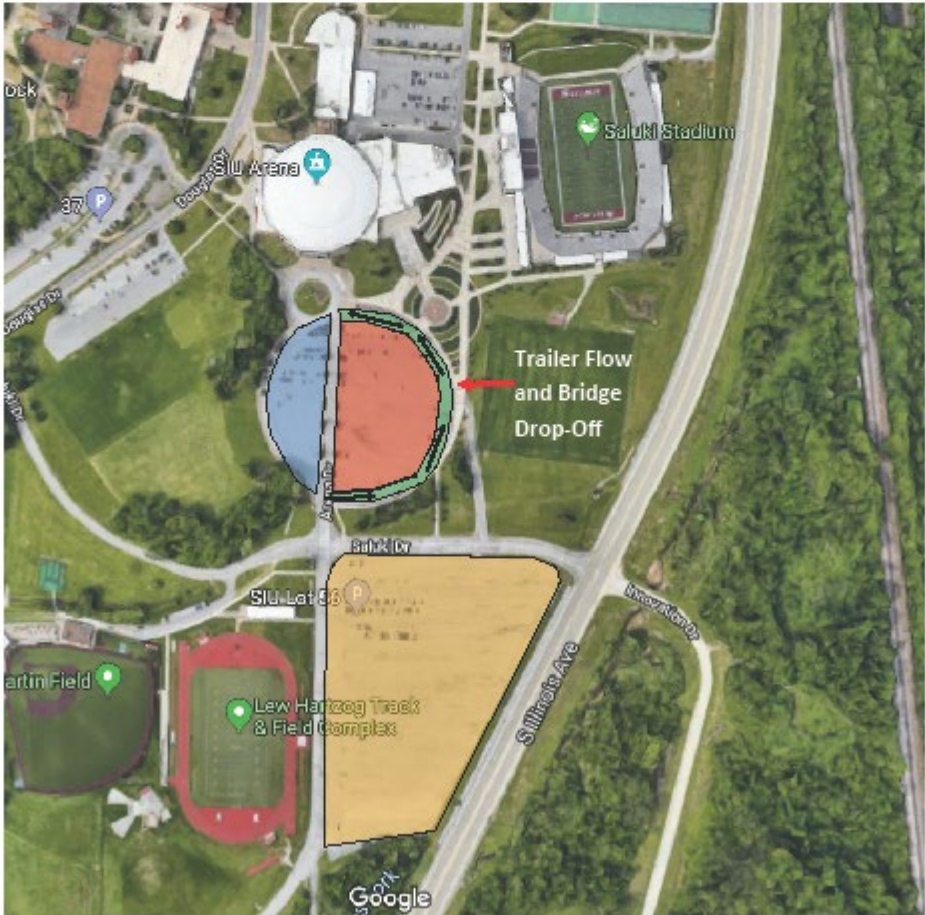

SSBC National Finals 2019 – SIU Carbondale Map

Addresses:

SIU Arena – 1400 Arena Dr. Carbondale, IL 62901

Student Center – 1255 Lincoln Dr. Carbondale, IL 62901

Student Recreation Center – 300 E Grand Ave. Carbondale, IL 62901

Holiday Inn Conference Center – 2300 Reed Station Pkwy. Carbondale, IL 62901

Aesthetics Parking

Friday, May 31

**All parking is free and requires no permit*

-  Food Truck Location
-  Trailer Parking
-  General Parking

Address:

SIU Arena – 1400 Arena Dr. Carbondale, IL 62901

Competition Bridge

Drop-Off

Drop-off Area

Saturday, June 1

Address:

(*Approximate*) 200 Tennis Dr. Carbondale, IL 62901

Friday, May 31

**All parking is free and requires no permit*

 Social Event Parking

 Entrance

Address:

Student Recreation Center – 700 S Marion St. Carbondale, IL 62901

Student Center Parking

May 31 and June 1