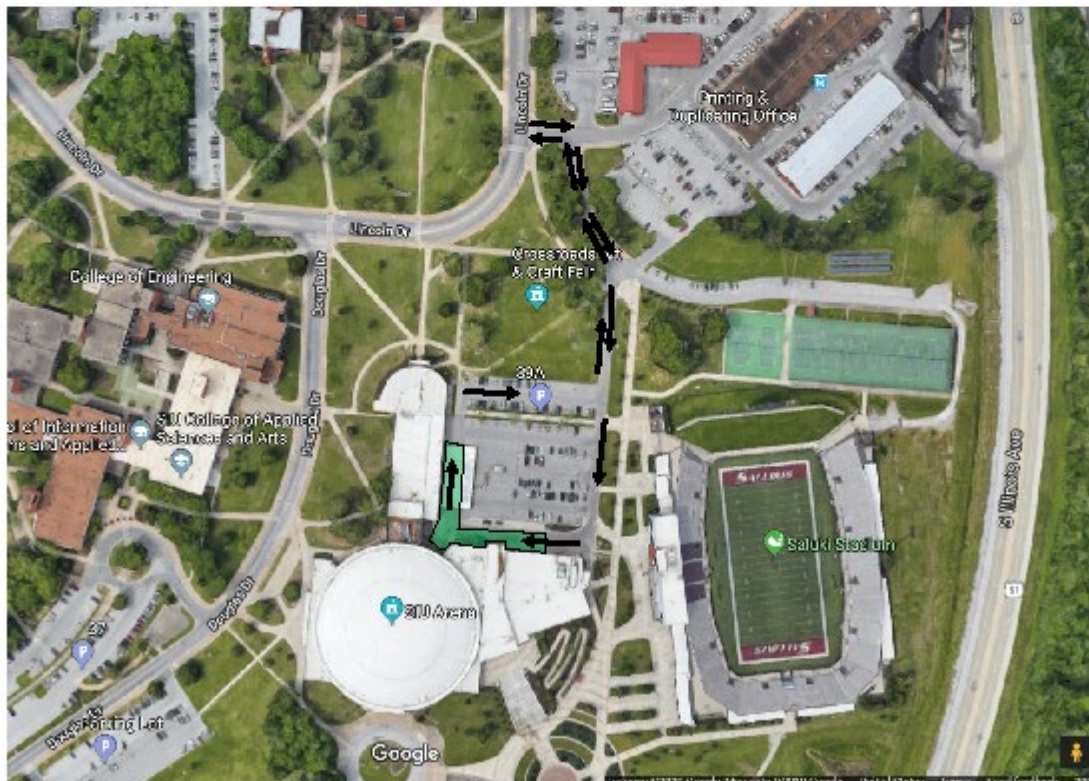

SSBC National Finals 2019 – SIU Carbondale Map

Addresses:

SIU Arena – 1400 Arena Dr. Carbondale, IL 62901

Student Center – 1255 Lincoln Dr. Carbondale, IL 62901

Student Recreation Center – 300 E Grand Ave. Carbondale, IL 62901

Address:

SIU Arena – 1400 Arena Dr. Carbondale, IL 62901

Competition Bridge

Drop-Off

Drop-off Area

Saturday, June 1

Address:

(*Approximate*) 200 Tennis Dr. Carbondale, IL 62901

Competition Parking

Friday, May 31

**All parking is free and requires no permit*

 General Parking

 Trailer Parking

Address:

SIU Arena – 1400 Arena Dr. Carbondale, IL 62901

SIU Rec Center Parking

Friday, May 31

**All parking is free and requires no permit*

 Social Event Parking

 Entrance

Address:

Student Recreation Center – 700 S Marion St. Carbondale, IL 62901

Student Center Parking

May 31 and June 1