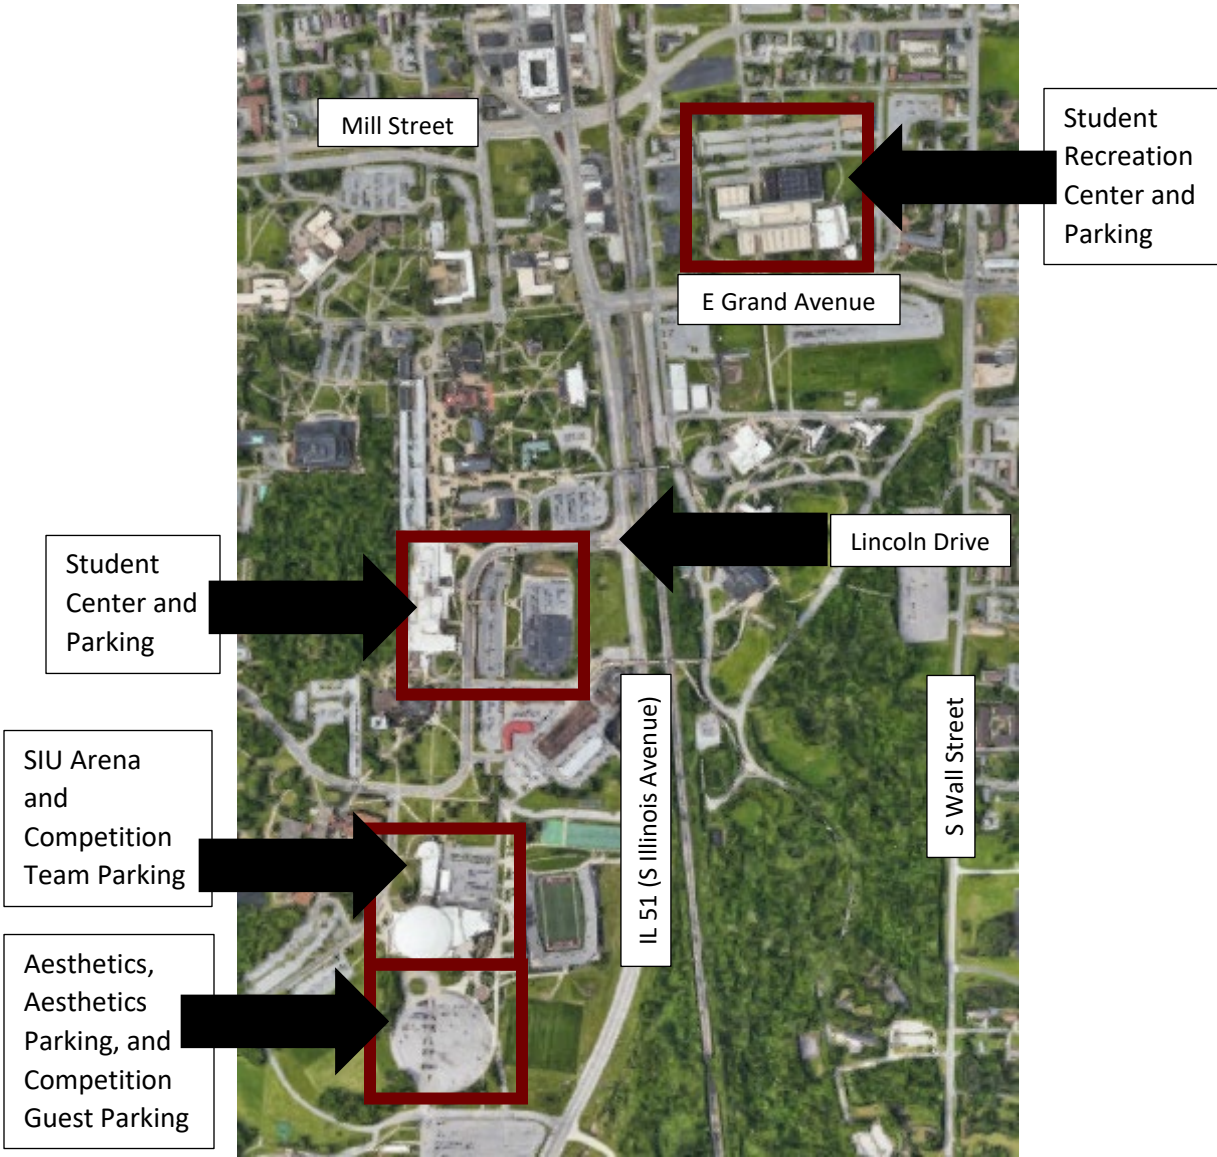

SSBC National Finals 2019 – SIU Carbondale Map

Addresses:

SIU Arena – 1400 Arena Dr. Carbondale, IL 62901

Student Center – 1255 Lincoln Dr. Carbondale, IL 62901

Student Recreation Center – 300 E Grand Ave. Carbondale, IL 62901

Holiday Inn Conference Center – 2300 Reed Station Pkwy. Carbondale, IL 62901

Aesthetics Parking

Friday, May 31

**All parking is free and requires no permit*

-  Food Truck Location
-  Trailer Parking
-  General Parking

Address:

SIU Arena – 1400 Arena Dr. Carbondale, IL 62901

Competition Bridge

Drop-Off

Drop-off Area

Saturday, June 1

Address:

(*Approximate*) 200 Tennis Dr. Carbondale, IL 62901

Friday, May 31

**All parking is free and requires no permit*

 Social Event Parking

 Entrance

Address:

Student Recreation Center – 700 S Marion St. Carbondale, IL 62901

Student Center Parking

May 31 and June 1